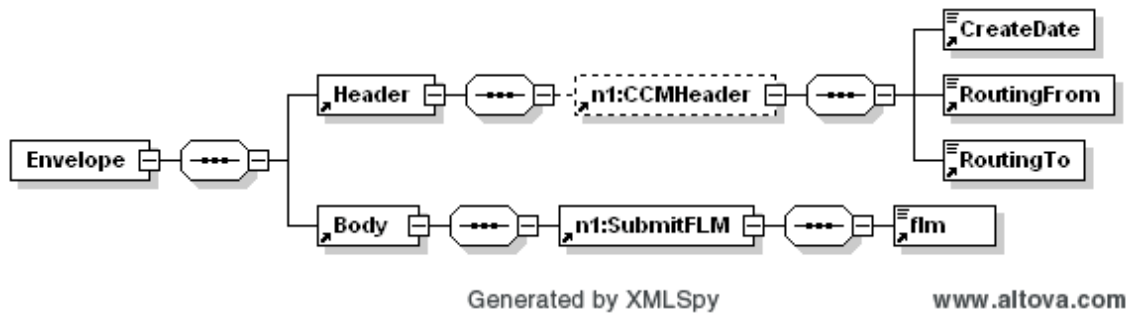

SubmitFLM

```
<?xml version="1.0" encoding="utf-8"?>
<soap:Envelope xmlns:xsi="http://www.w3.org/2001/XMLSchema-instance"
xmlns:xsd="http://www.w3.org/2001/XMLSchema"
xmlns:soap="http://www.w3.org/2003/05/soap-envelope">
  <soap:Header>
    <CCMHeader xmlns="http://tempuri.org/">
      <CreateDate>string</CreateDate>
      <RoutingFrom>string</RoutingFrom>
      <RoutingTo>string</RoutingTo>
    </CCMHeader>
  </soap:Header>
  <soap:Body>
    <SubmitFLM xmlns="http://tempuri.org/">
      <flm>[FLM GOES HERE]</flm>
    </SubmitFLM>
  </soap:Body>
</soap:Envelope>
```

SubmitFLMResponse

```
<?xml version="1.0" encoding="utf-8"?>
<soap:Envelope xmlns:xsi="http://www.w3.org/2001/XMLSchema-instance"
xmlns:xsd="http://www.w3.org/2001/XMLSchema"
xmlns:soap="http://www.w3.org/2003/05/soap-envelope">
  <soap:Body>
    <SubmitFLMResponse xmlns="http://tempuri.org/" />
  </soap:Body>
</soap:Envelope>
```